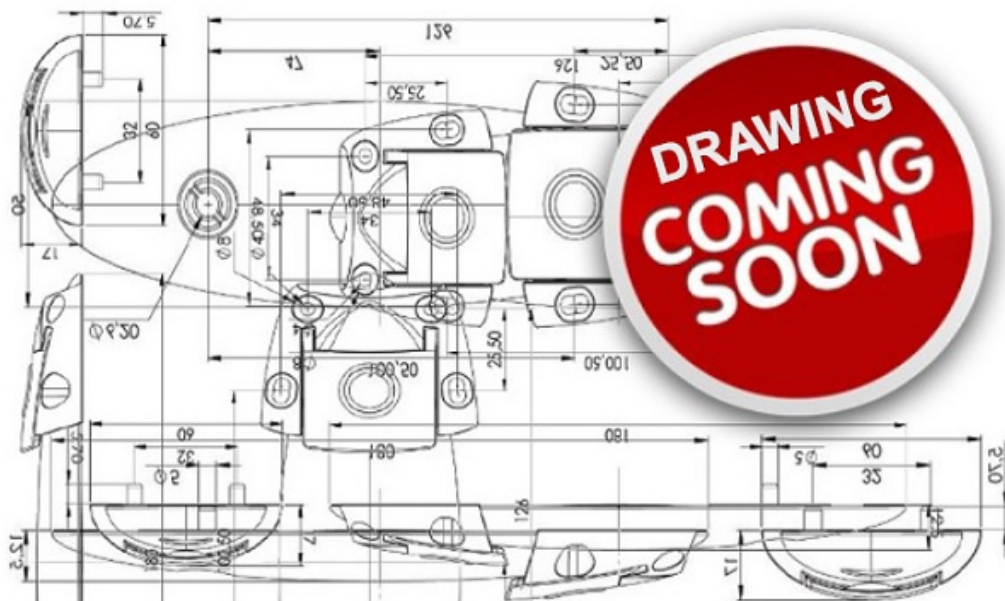

PRODUCT SHEET

Description:

Elu-2 Hinge F/22mm Wood, BZP (CR6) (1-1.5mm Space) NO Logo Logo

Item number:

15.80.142-9

Units	Box	Carton	HS Code	Barcode
Pcs.	1	500	8302100090	 5704866455442

SISO A/S

Mileparken 11
DK-2740 Skovlunde
Denmark
VAT: DK 24786013

Phone +45 45 830 900

www.siso.dk
siso@siso.dk

Danske Bank
Nytorv Branch
Copenhagen
SWIFT: DABADKKK

Account no.
4180 3112 112936
IBAN Account
DK7230003112112936